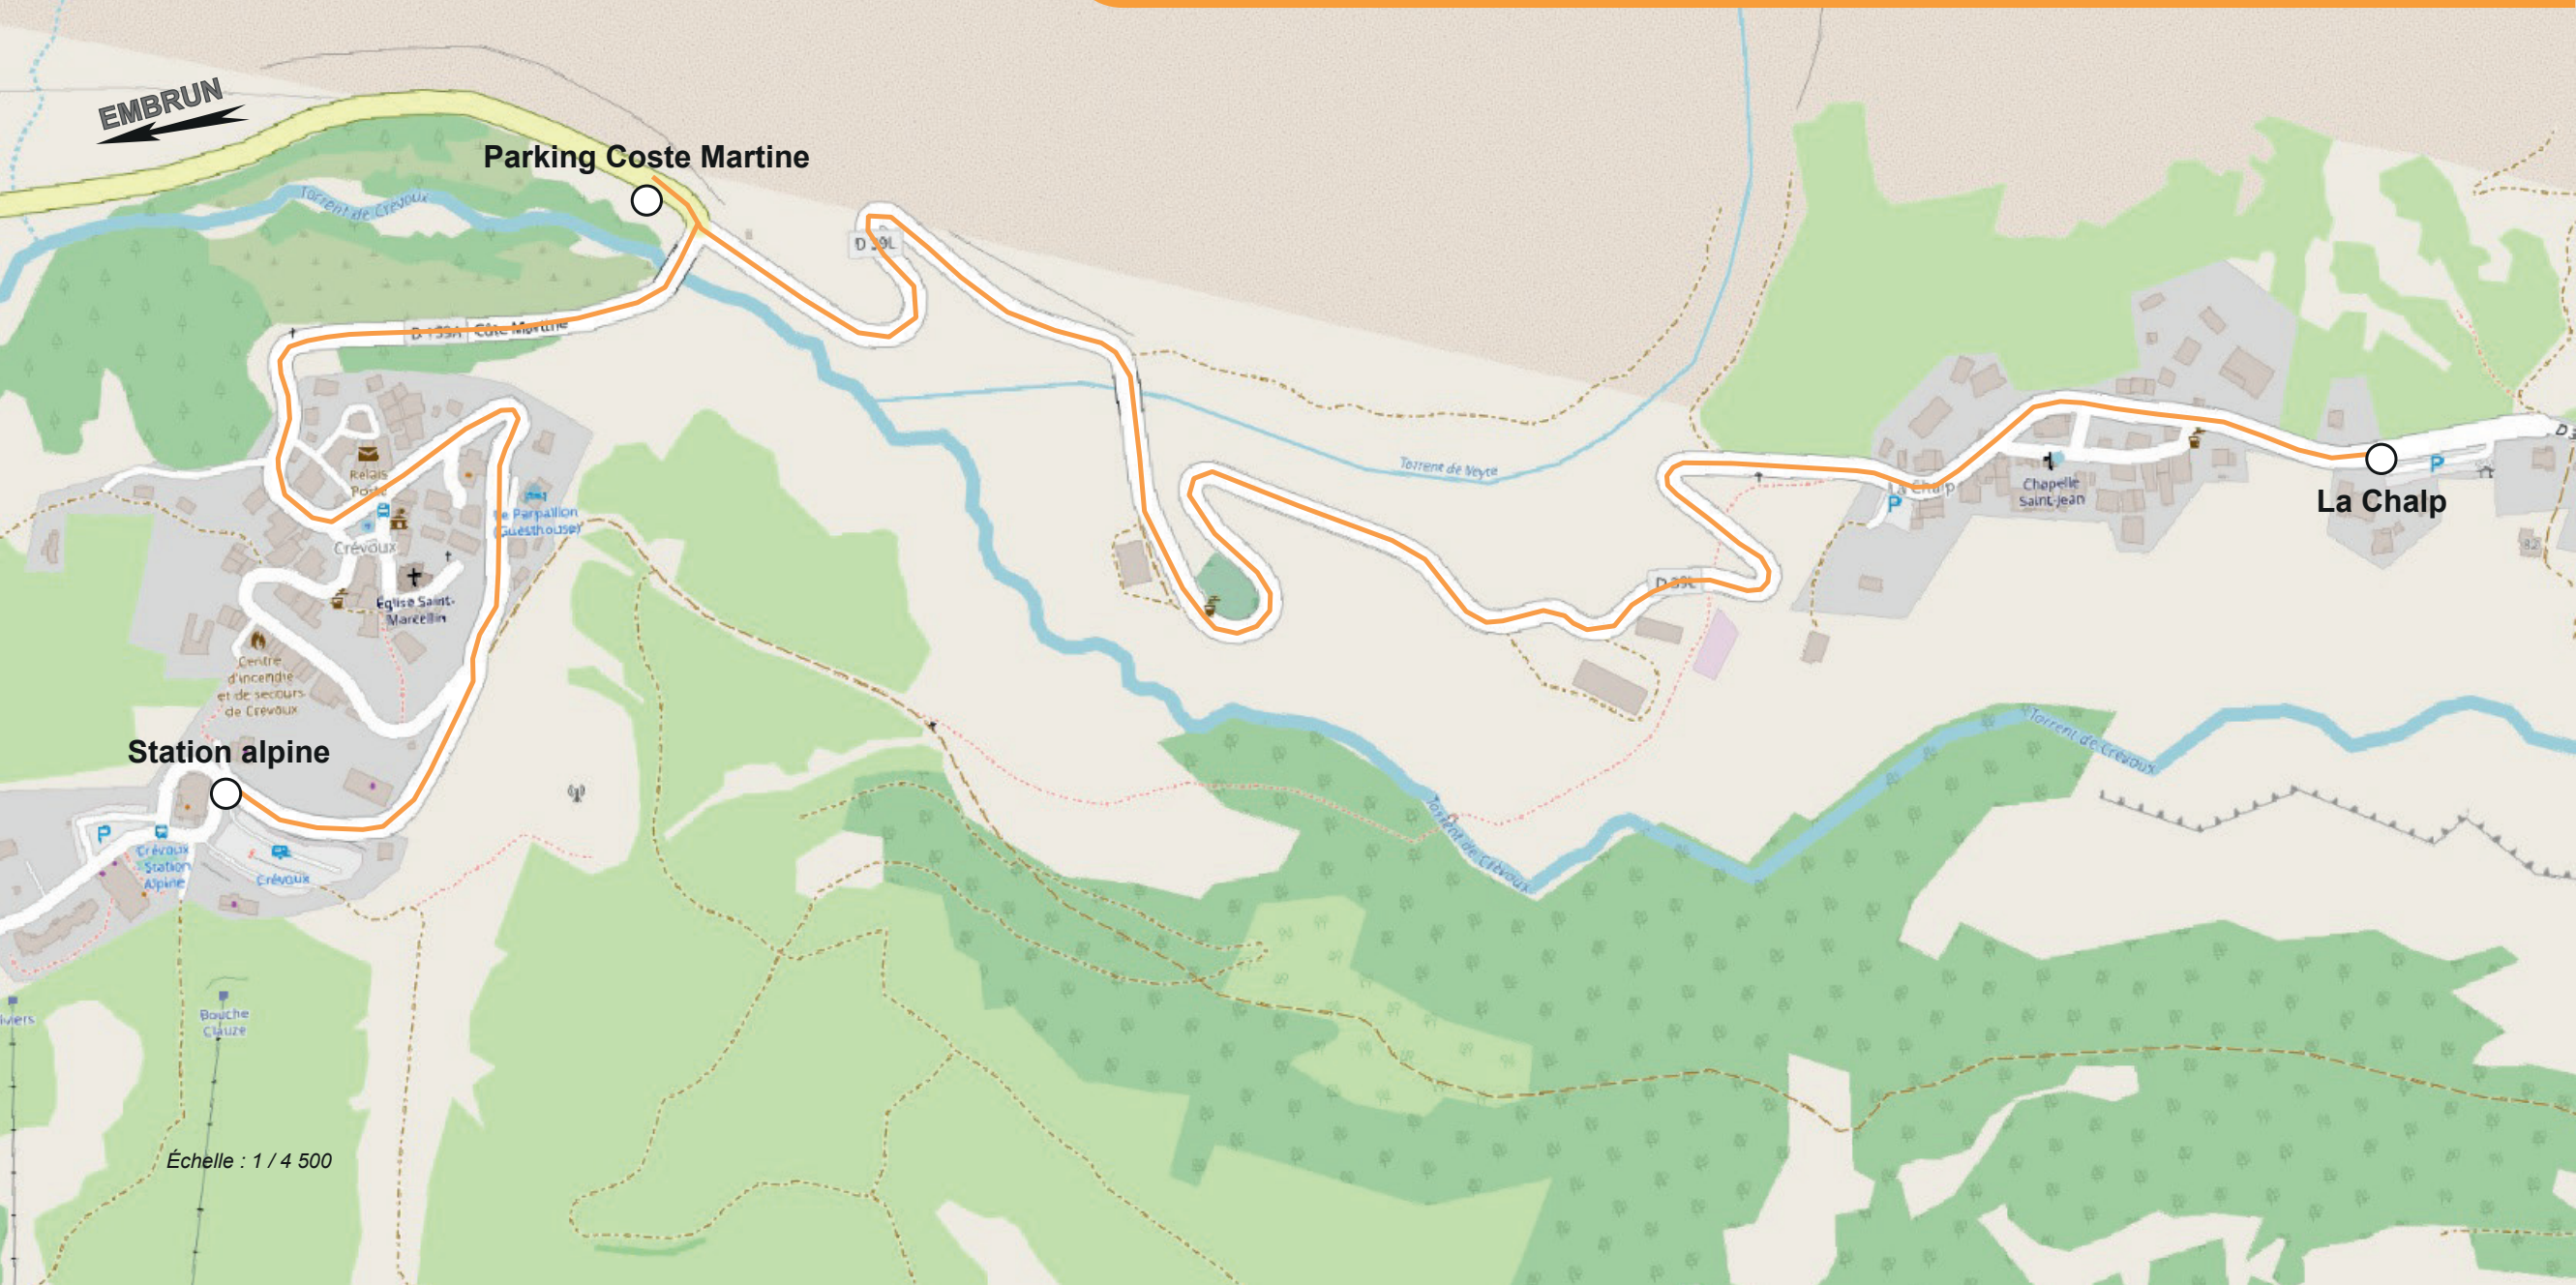

Navette Crévoux La Chalp - Station alpine

EMBRUN

Parking Coste Martine

Station alpine

La Chalp

Échelle : 1 / 4 500